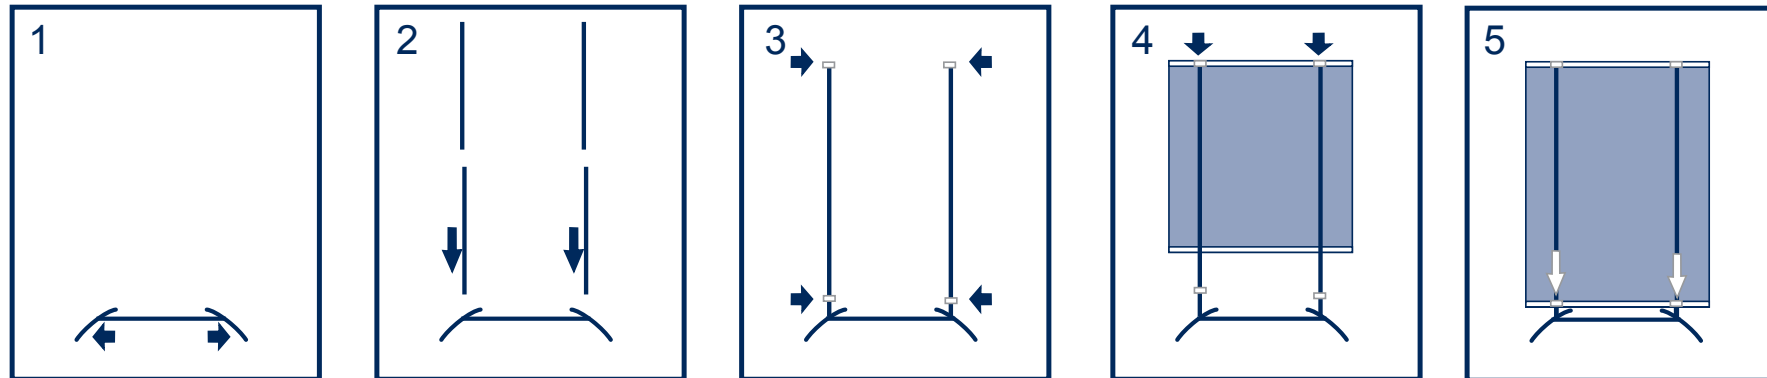

# G1 Twin base with Single sided grip clips

- 1 x TWIN BASE
- 1 x Classic pole
- 4 x Grip-Clip
- 2 x Horizontal bar
- 1 x Banner

026