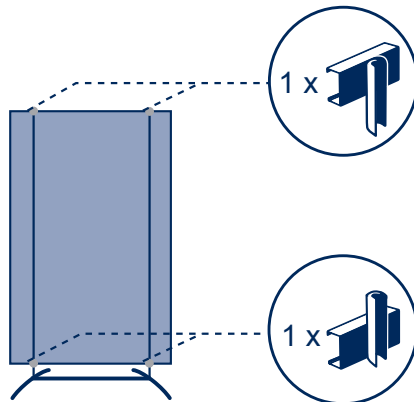

# G1 Twin base with Single sided grip clips

- 1 x TWIN BASE
- 1 x Classic pole
- 4 x Grip-Clip
- 2 x Horizontal bar
- 1 x Banner

026