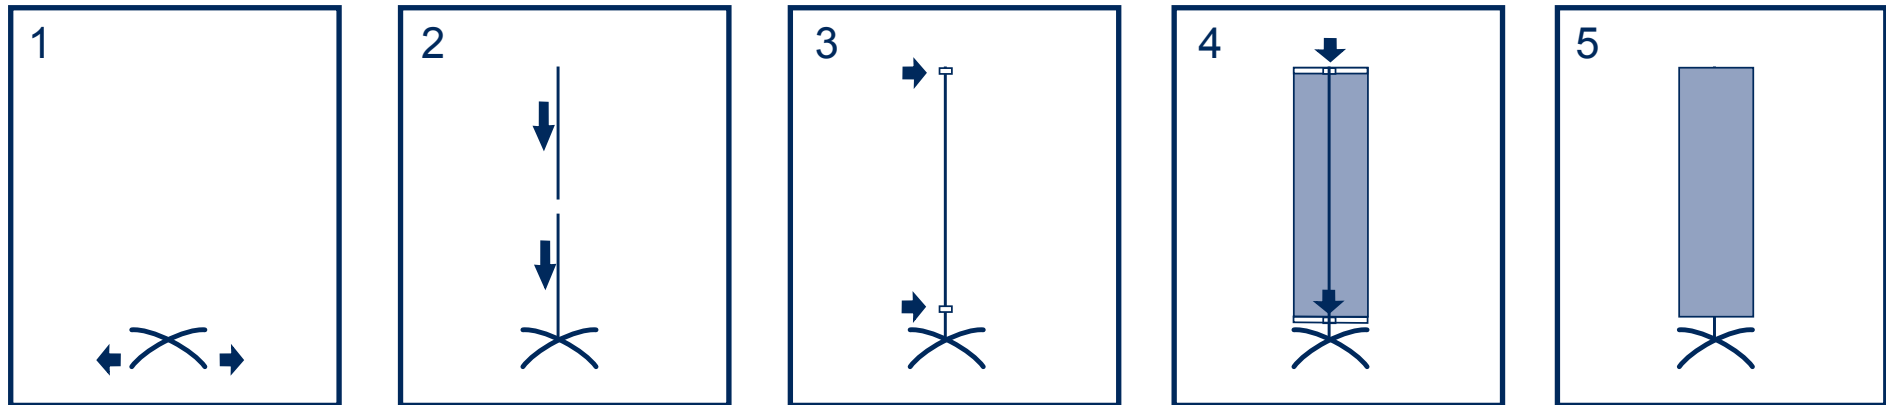

C1 Double sided Cross Base with grip clips

- 1 x CROSS BASE
- 1 x Classic pole
- 1 x Double Flex-clip
- 1 x Double Grip-Clip
- 2 x Horizontal bar
- 2 x Banner