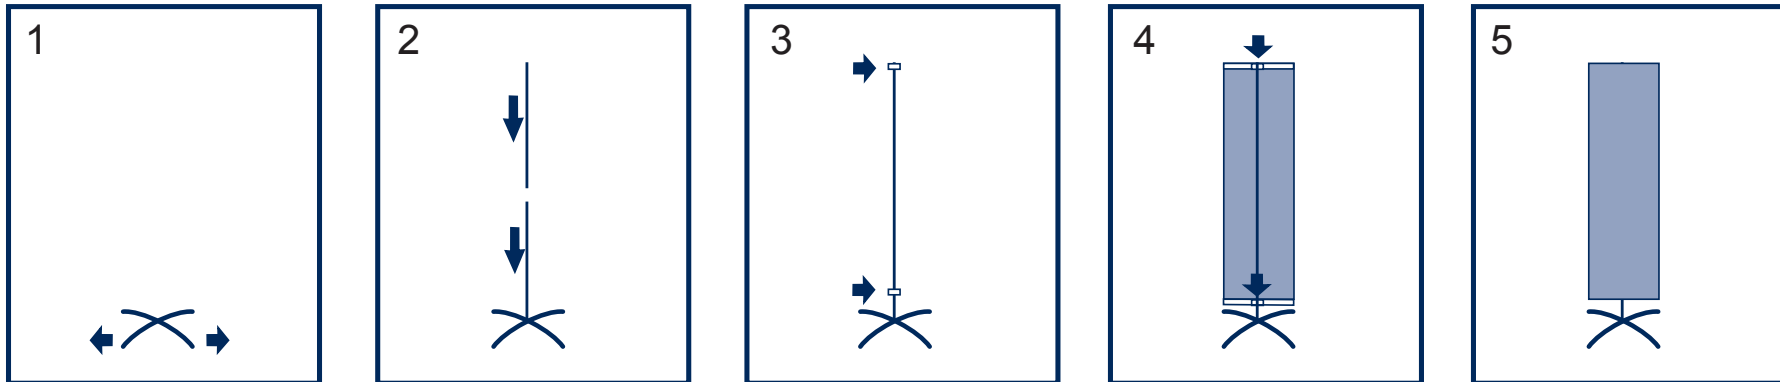

# A2 Single sided Cross Base with flex clips

- 1 x CROSS BASE
- 1 x Classic pole
- 2 x Flex-Clip
- 2 x Horizontal bar
- 1 x Banner

026