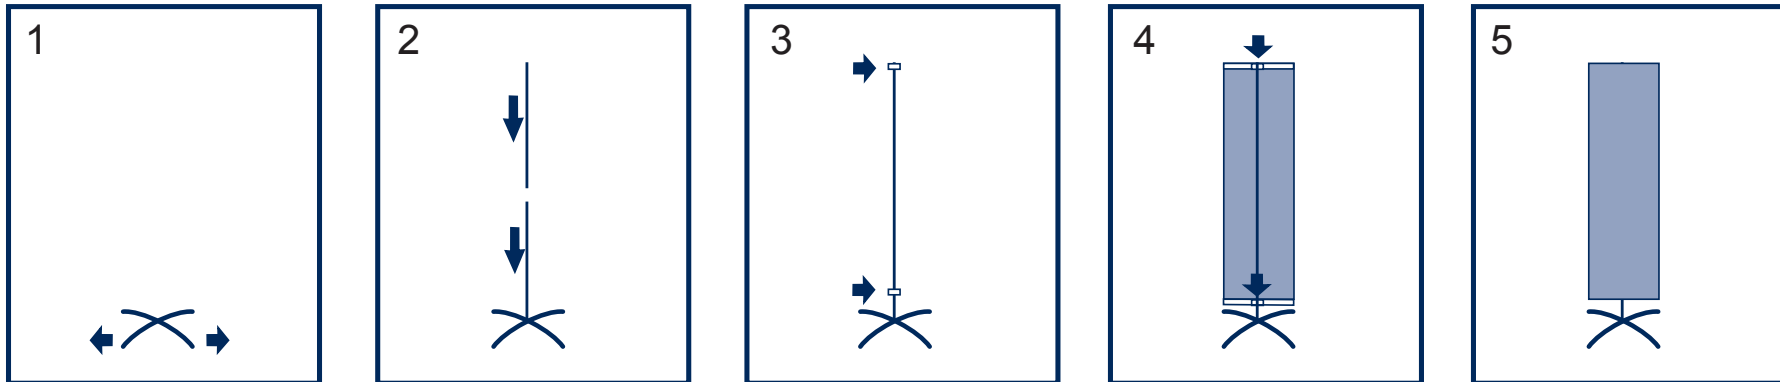

A1 Single sided Cross Base with grip clips

- 1 x CROSS BASE
- 1 x Classic pole
- 2 x Grip-Clip
- 2 x Horizontal bar
- 1 x Banner