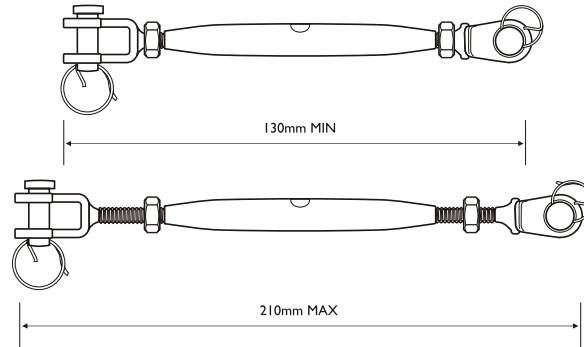

Heavy Duty Systems  
Rigging Screws

M6

M8

M10