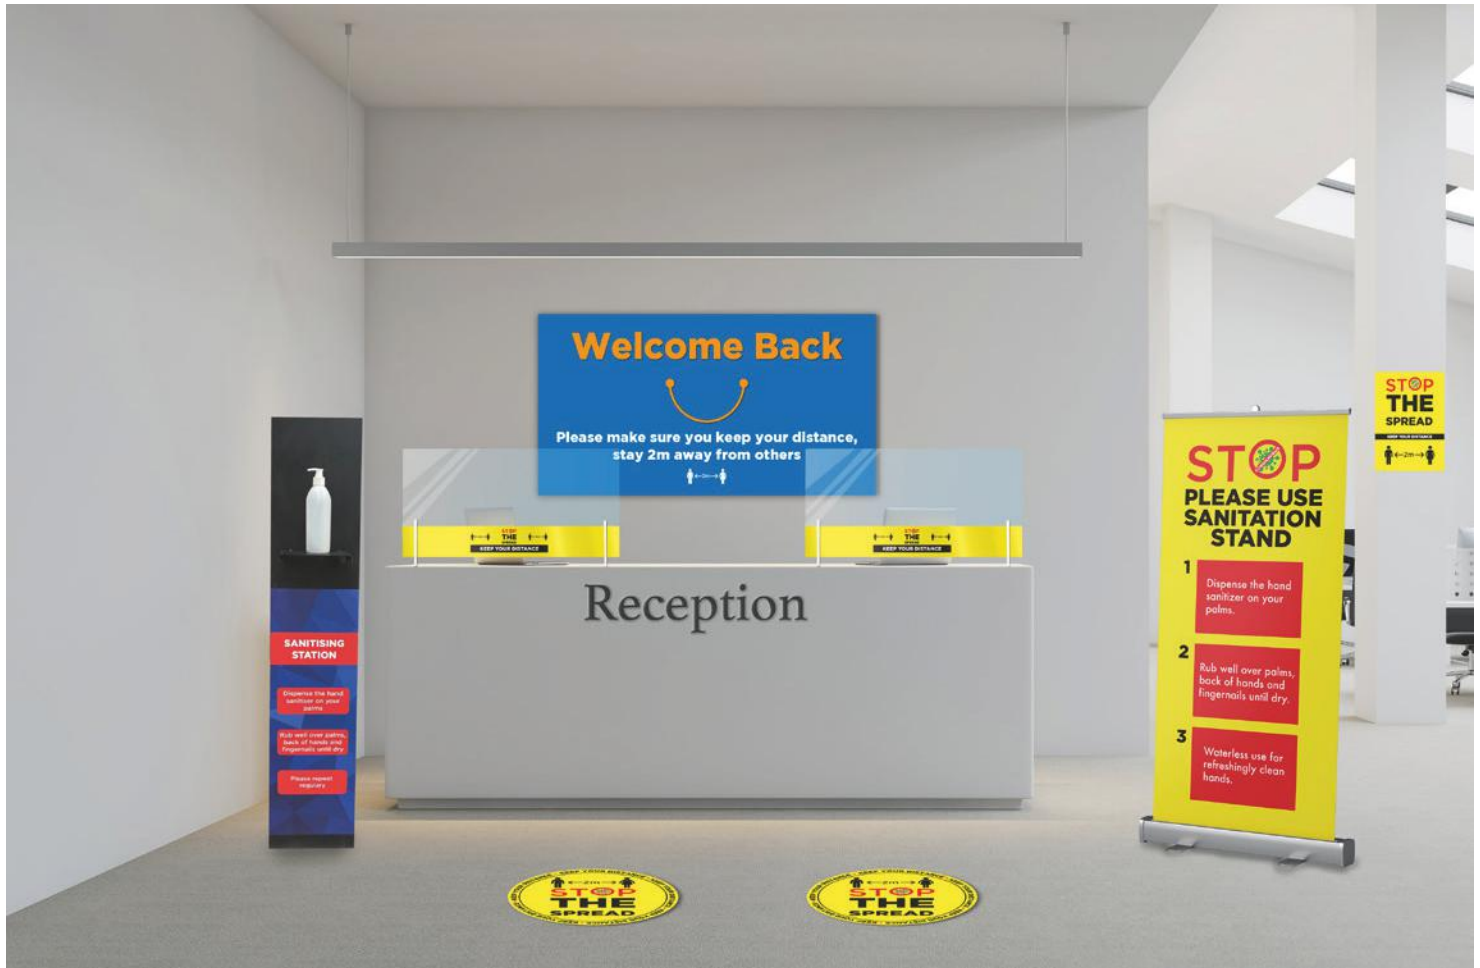

Colleges & Universities Social Distancing

COVID-19 Solutions

Preparing to Reopen edition

EXTERIOR SIGNAGE

It is important that from the moment students, staff and visitors arrive at school, they are aware of your social distancing protocols. Make this clear with bright, informative signage which you can also use to welcome students back.

WINDOW STICKERS

RECEPTION AREA

To protect students, staff and any visitors, you need to ensure they are aware of your social distancing protocols and that they have the option of mobile sanitation.

TEACHING ROOMS

Teaching rooms will be different from what students are used to, make sure you gently reinforce the social distancing message and also keep students and staff safe with a range of print solutions.

LECTURE THEATRES

There may be areas in use where students and staff could come into closer proximity with each other. Minimise risk and stop the spread with simple messages on a variety of print solutions.

LIFT AREA

Certain areas of the building may need special precautions putting in place. Reinforce these messages with bright, easy-to-understand signage.