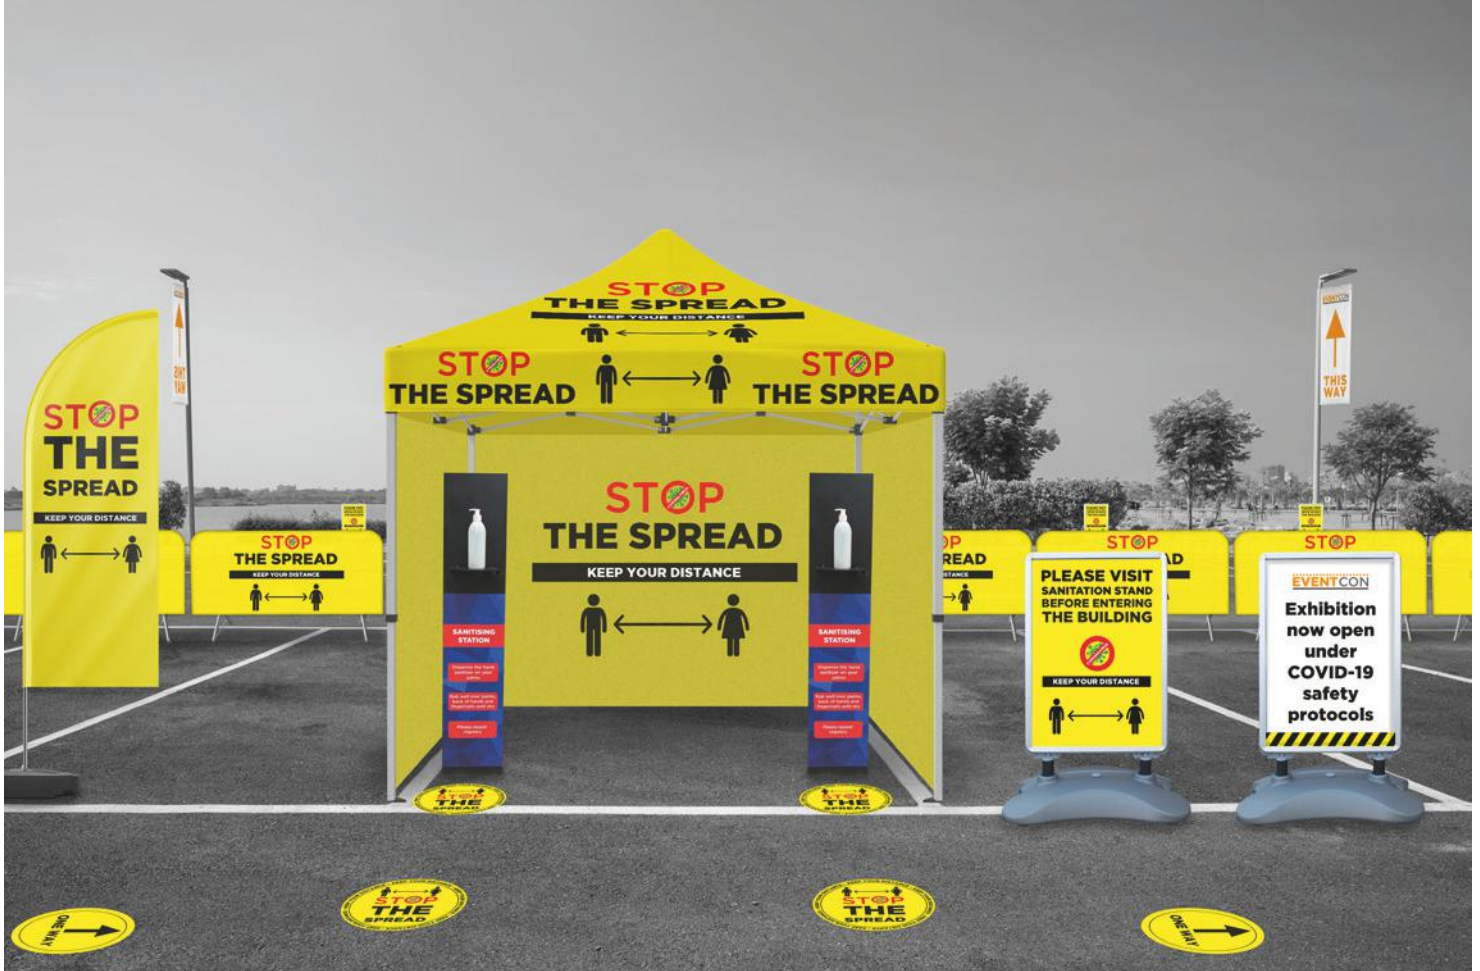

# Exhibitions Social Distancing

# CAR PARK

It is important that from the moment visitors arrive at the exhibition centre car park, they are aware of social distancing protocols. Make this clear with bright, informative signage which helps to keep visitors and staff safe, while also stopping the spread.

# RECEPTION AREA

Pinch points are areas of the building in which there can be a build-up of people, coming in to close proximity with one another. You'll need to minimise the risk using social distancing signage to keep visitors and staff safe.