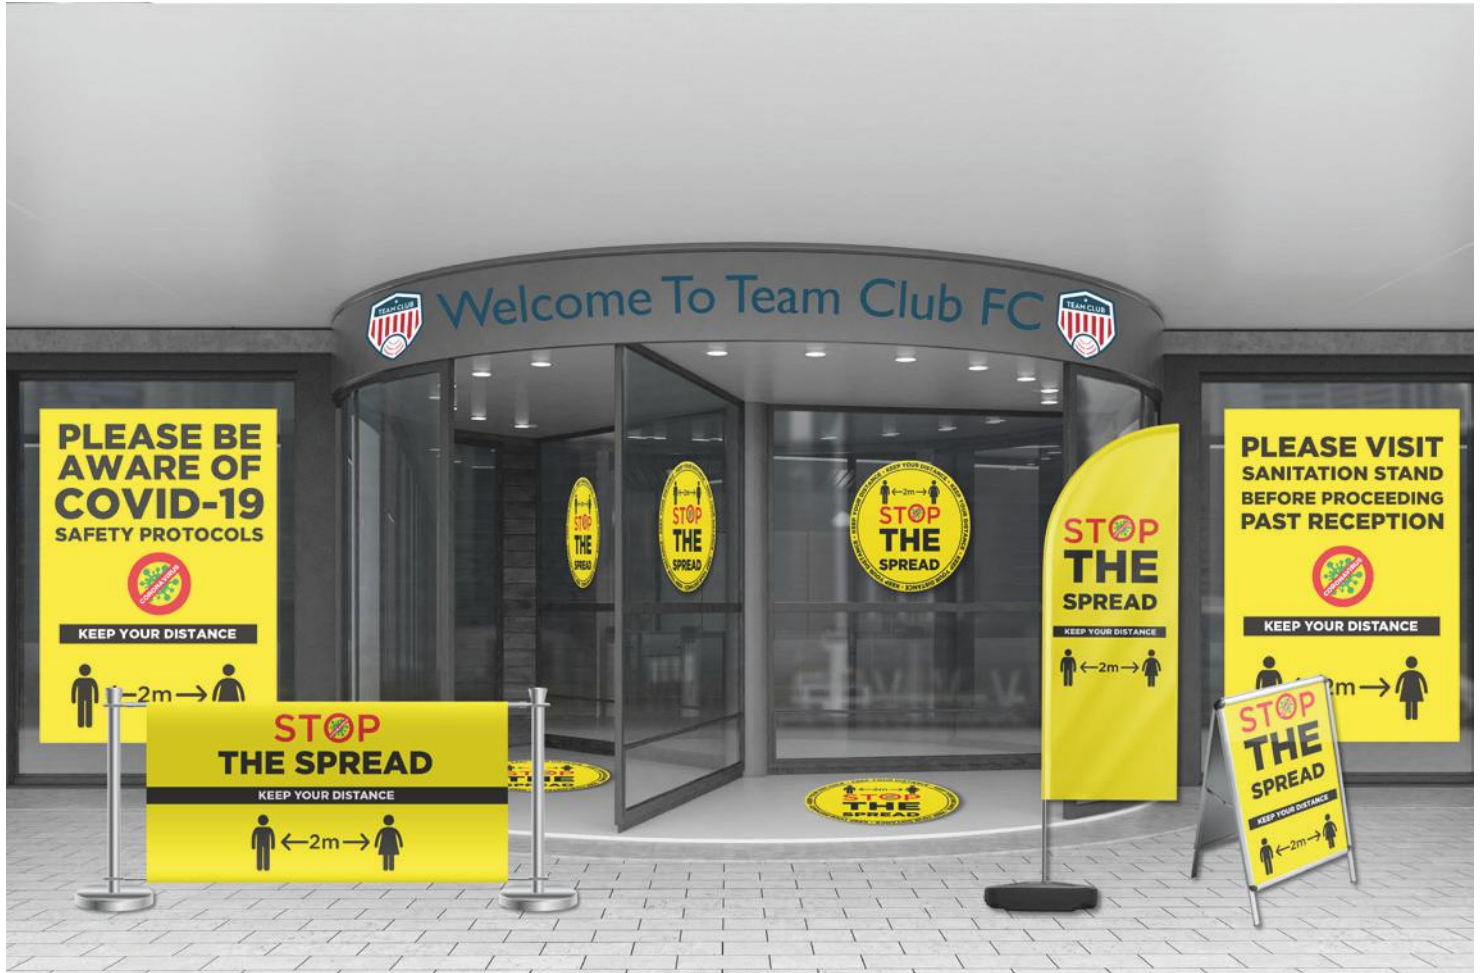

Sports & Events Social Distancing

COVID-19 Solutions

Preparing to Reopen edition

EXTERIOR SIGNAGE

It's important that any members of your sports club, staff and visitors are aware of your social distancing protocols. Display clear and informative messaging on a range of print solutions.

A-FRAME

BARRIER JACKET

PAVEMENT SIGN POSTER

FEATHER FLAG

CAFE BARRIER

PAVEMENT SIGN

POSTERS

EVENT TENT

WINDOW STICKERS

RECEPTION AREA

To protect members, staff and any visitors, you'll want to ensure they are aware of social distancing protocols and have the option of mobile sanitisation.

LIFT AREA

Certain areas of your building will need special precautions putting in place. Reinforce these messages with bright, easy-to-understand signage.

INSIDE LIFT & STAIRWELLS

Certain areas of your building will need special precautions putting in place. Reinforce these messages with bright, easy-to-understand signage.

STAIRWELLS

There may be areas in use where members, staff and or visitors could come into closer proximity with each other. Minimise risk and stop the spread with simple messages on a variety of print solutions.