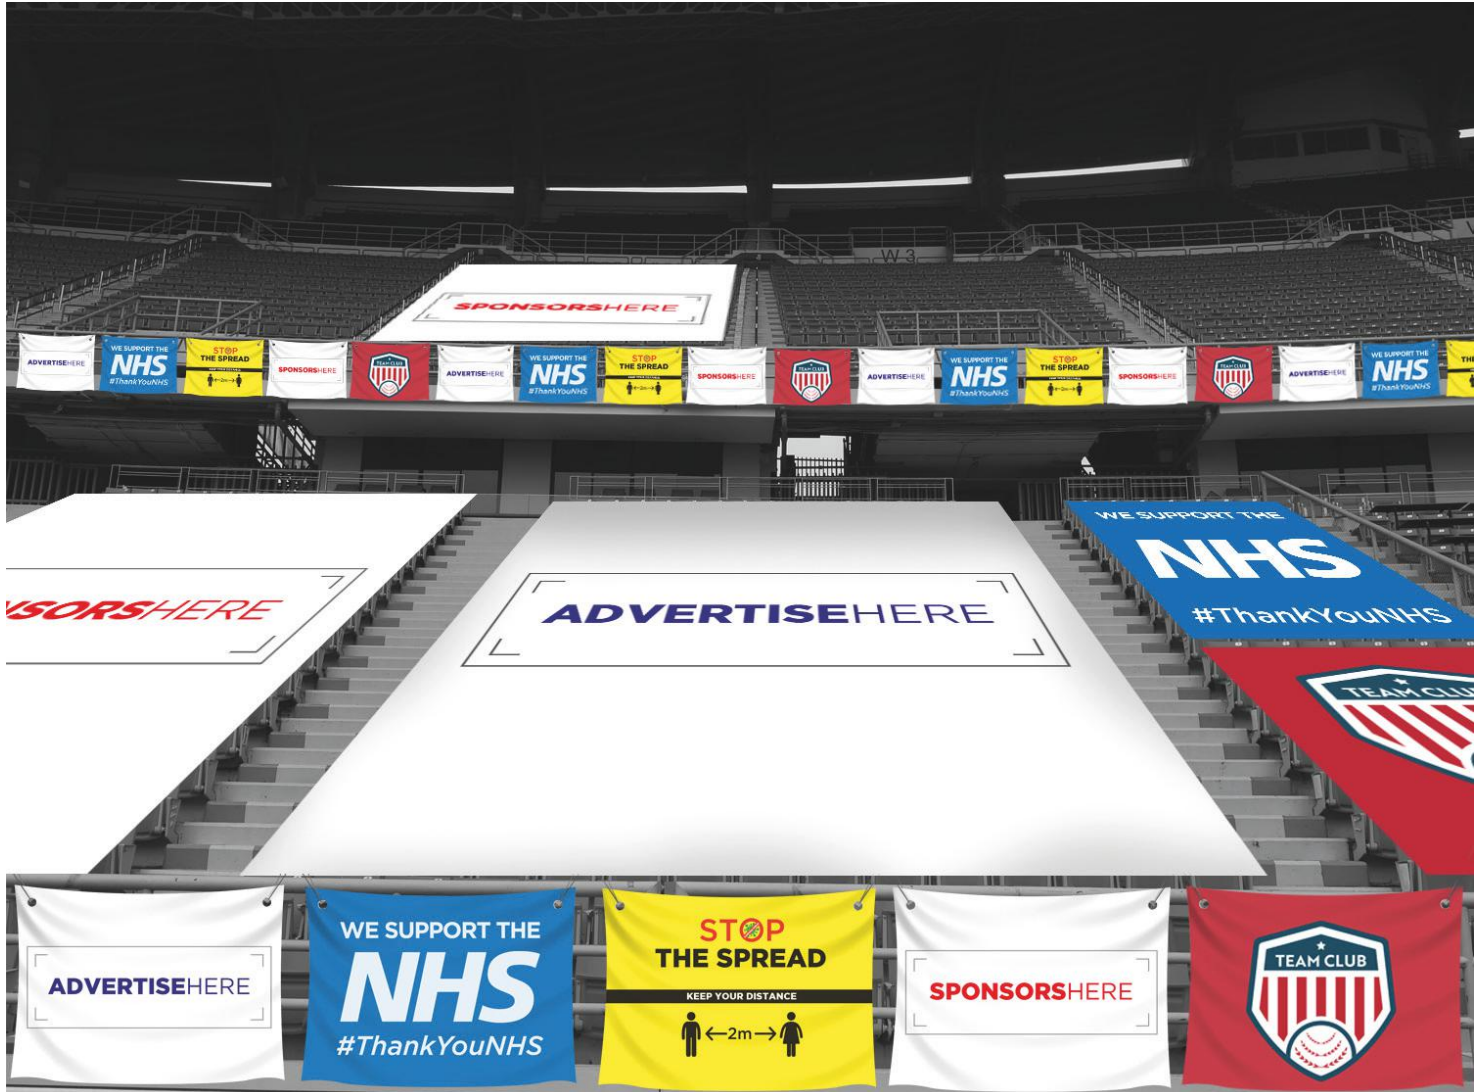

HANGING BANNER

HANGING BOARDS

FLAGS

MATCHDAY ADVERTISING

Playing behind closed doors doesn't have to affect your sponsorship opportunities. Display messages from your partners, show support or pass on advice with large-scale, empty seating banners!