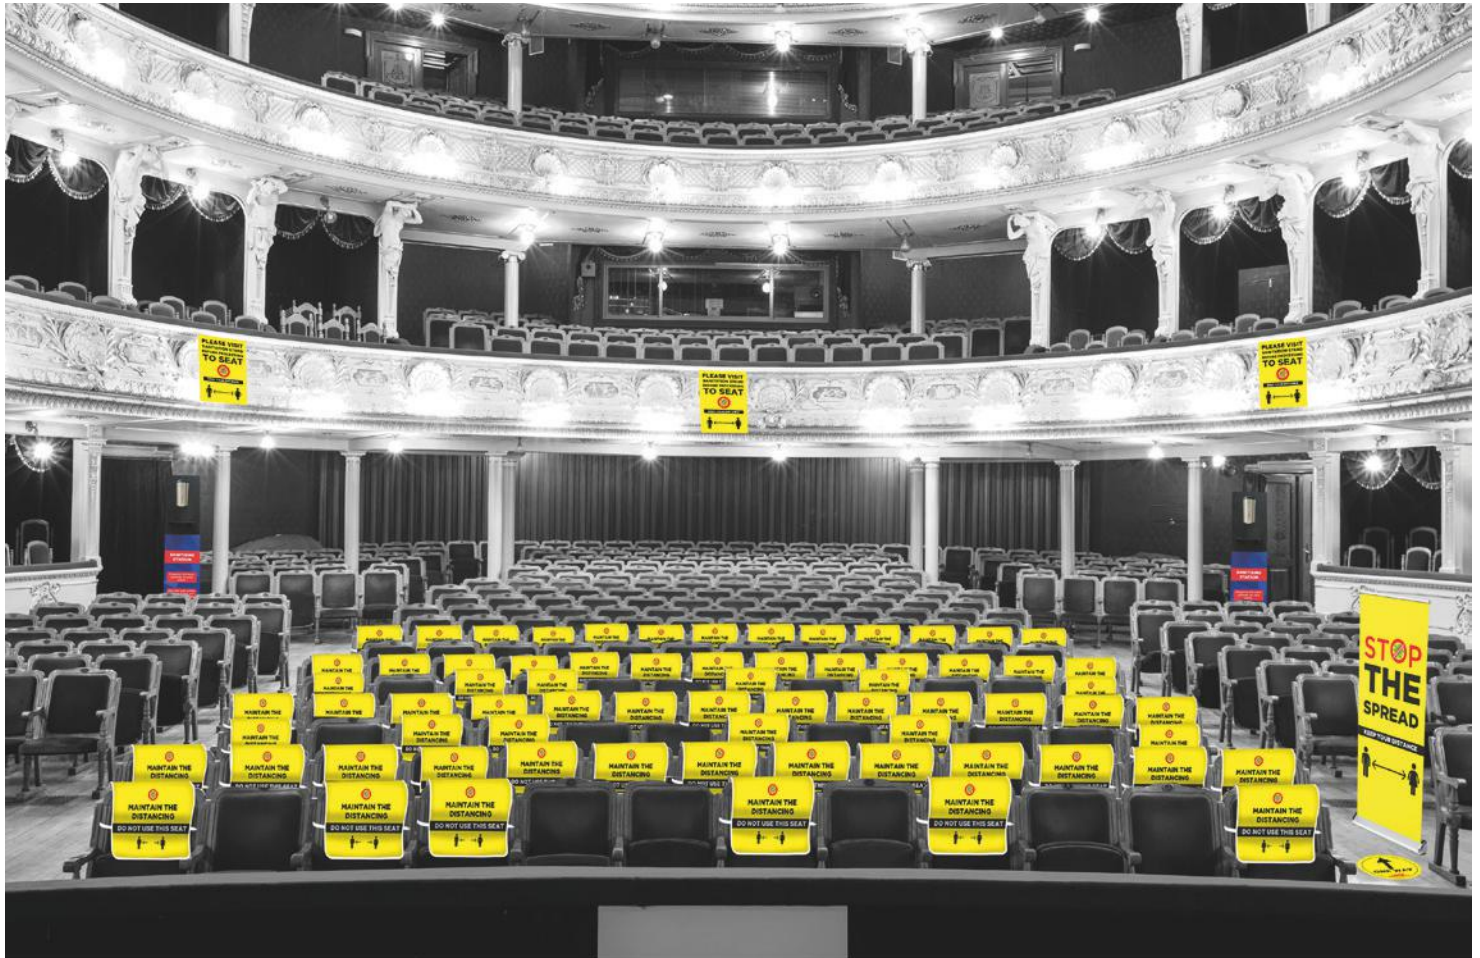

Theatres Social Distancing

COVID-19 Solutions

Preparing to Reopen edition

OUTSIDE SIGNAGE

Before they enter the theatre, it's important that audience members and staff are aware of social distancing protocols. Display clear and informative messaging on a range of print solutions.

WINDOW STICKERS

FOYER

Areas such as the foyer are where people are likely to come into closer proximity with one another. Reinforce precautions with simple signage, and provide safety measures such as protective screens and sanitiser stations.

AUDITORIUM

The auditorium will change beyond recognition by the time we return. One of the most vital aspects of the new normal will be ensuring that audience members are safely seated apart, using vital social distancing signage.

DRESSING ROOMS

Smaller areas of the theatre such as dressing rooms can potentially throw up pinch points and blind spots. Be aware of these and make sure you have the right social distancing measures in place on clear, informative signage.